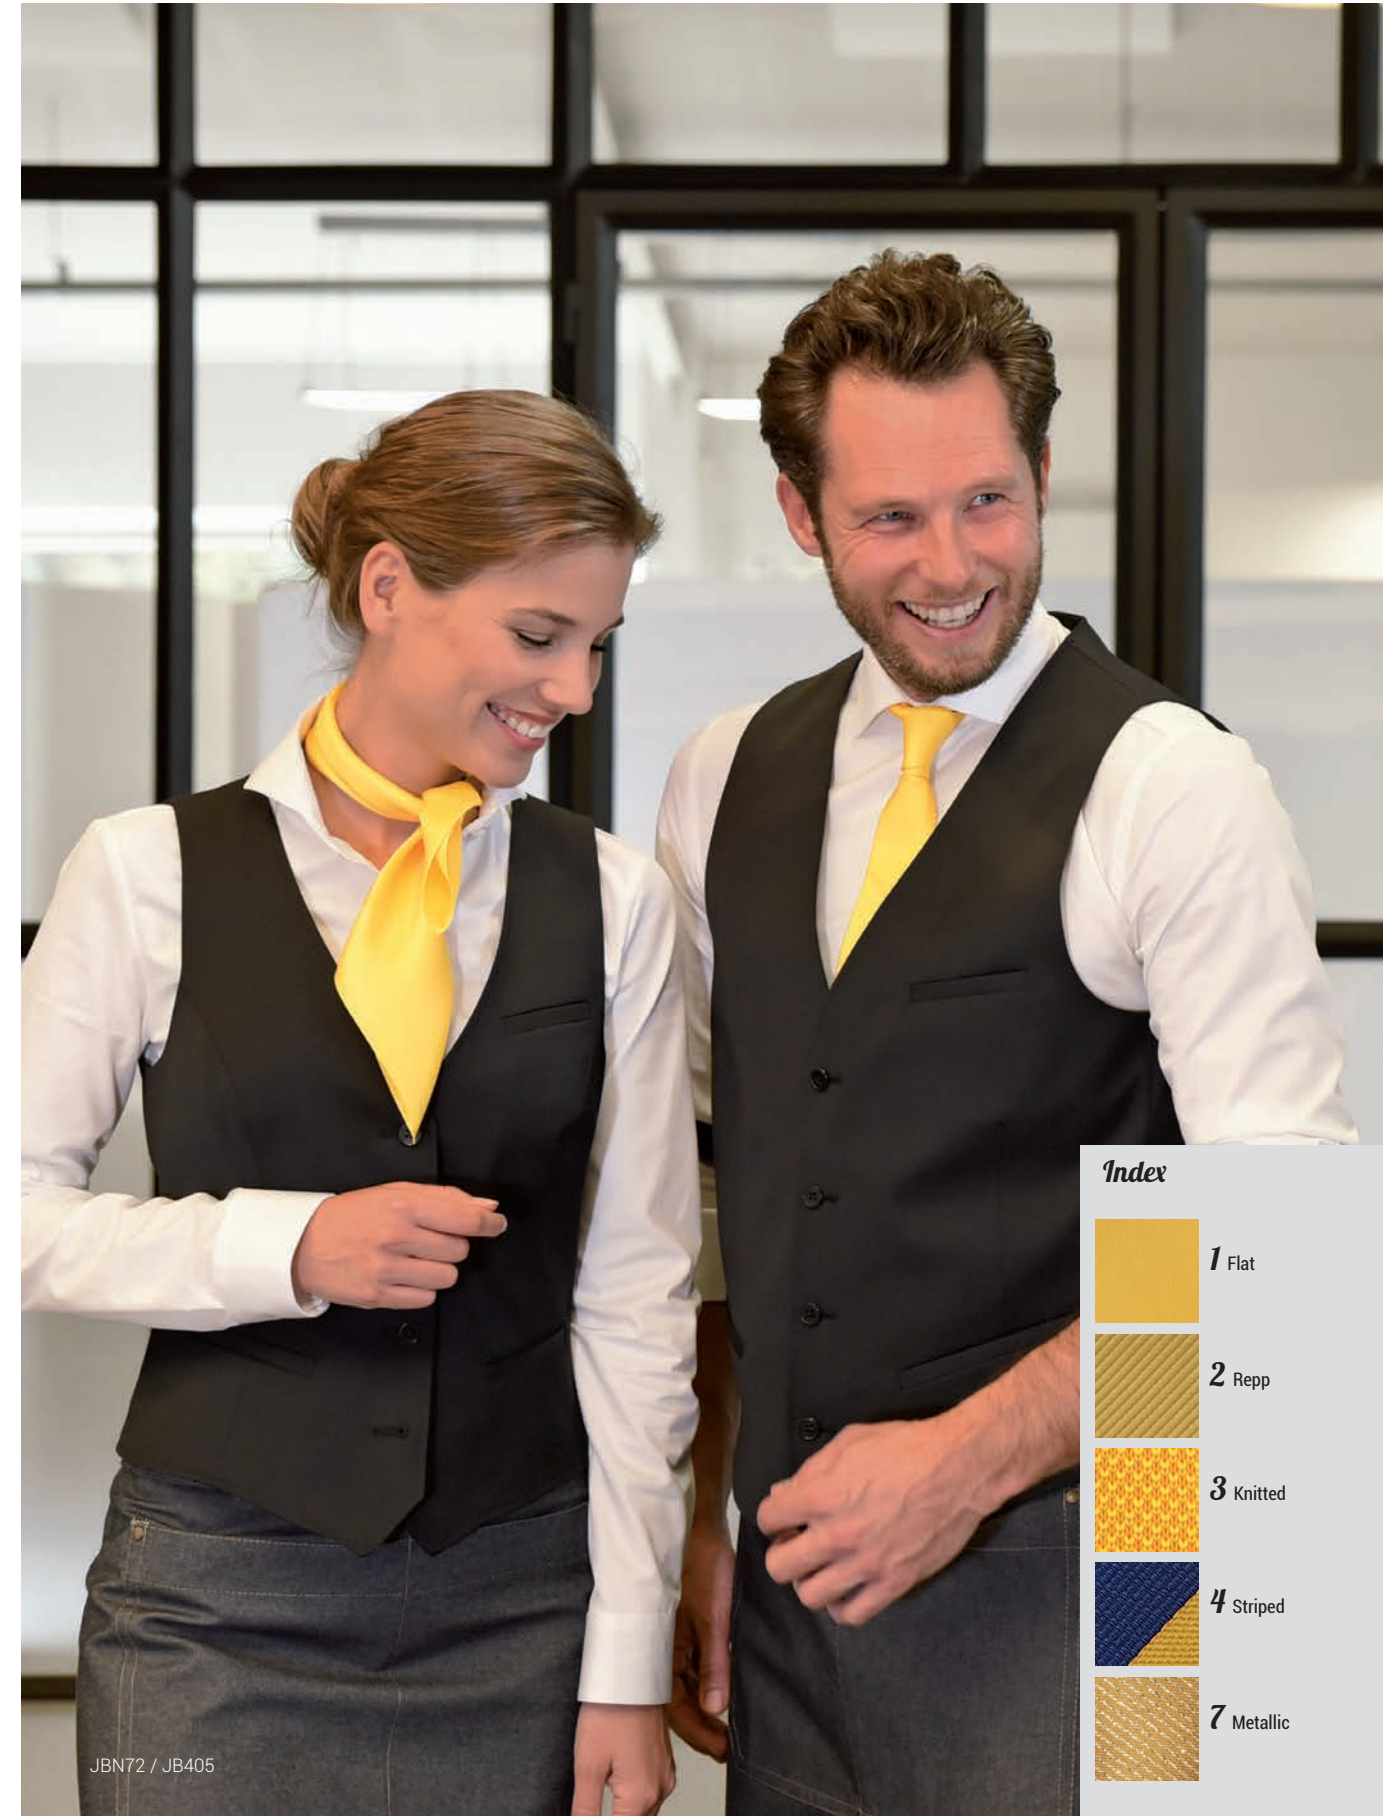

JB967 Tie Knitted Polyester³ 5,5 cm

JB501 Tie Polyester⁴ 7,5 cm

JBB608 Service tie Polyester²

JBS405 Bow tie Polyester¹ 12 cm x 6 cm

JBS608 Bow tie Polyester² 12 cm x 6 cm

JBN72 / JB405

Index

-  1 Flat
-  2 Repp
-  3 Knitted
-  4 Striped
-  7 Metallic