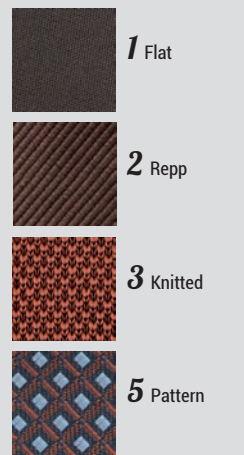

JB5014 / JBP5014

Index

COLOR
BROWN

Polyester / Silk

JBS430 / JBS413 / BR12

Index

JB413 Tie Polyester¹ 7,5 cm

JBL413 Tie Polyester¹ 6 cm