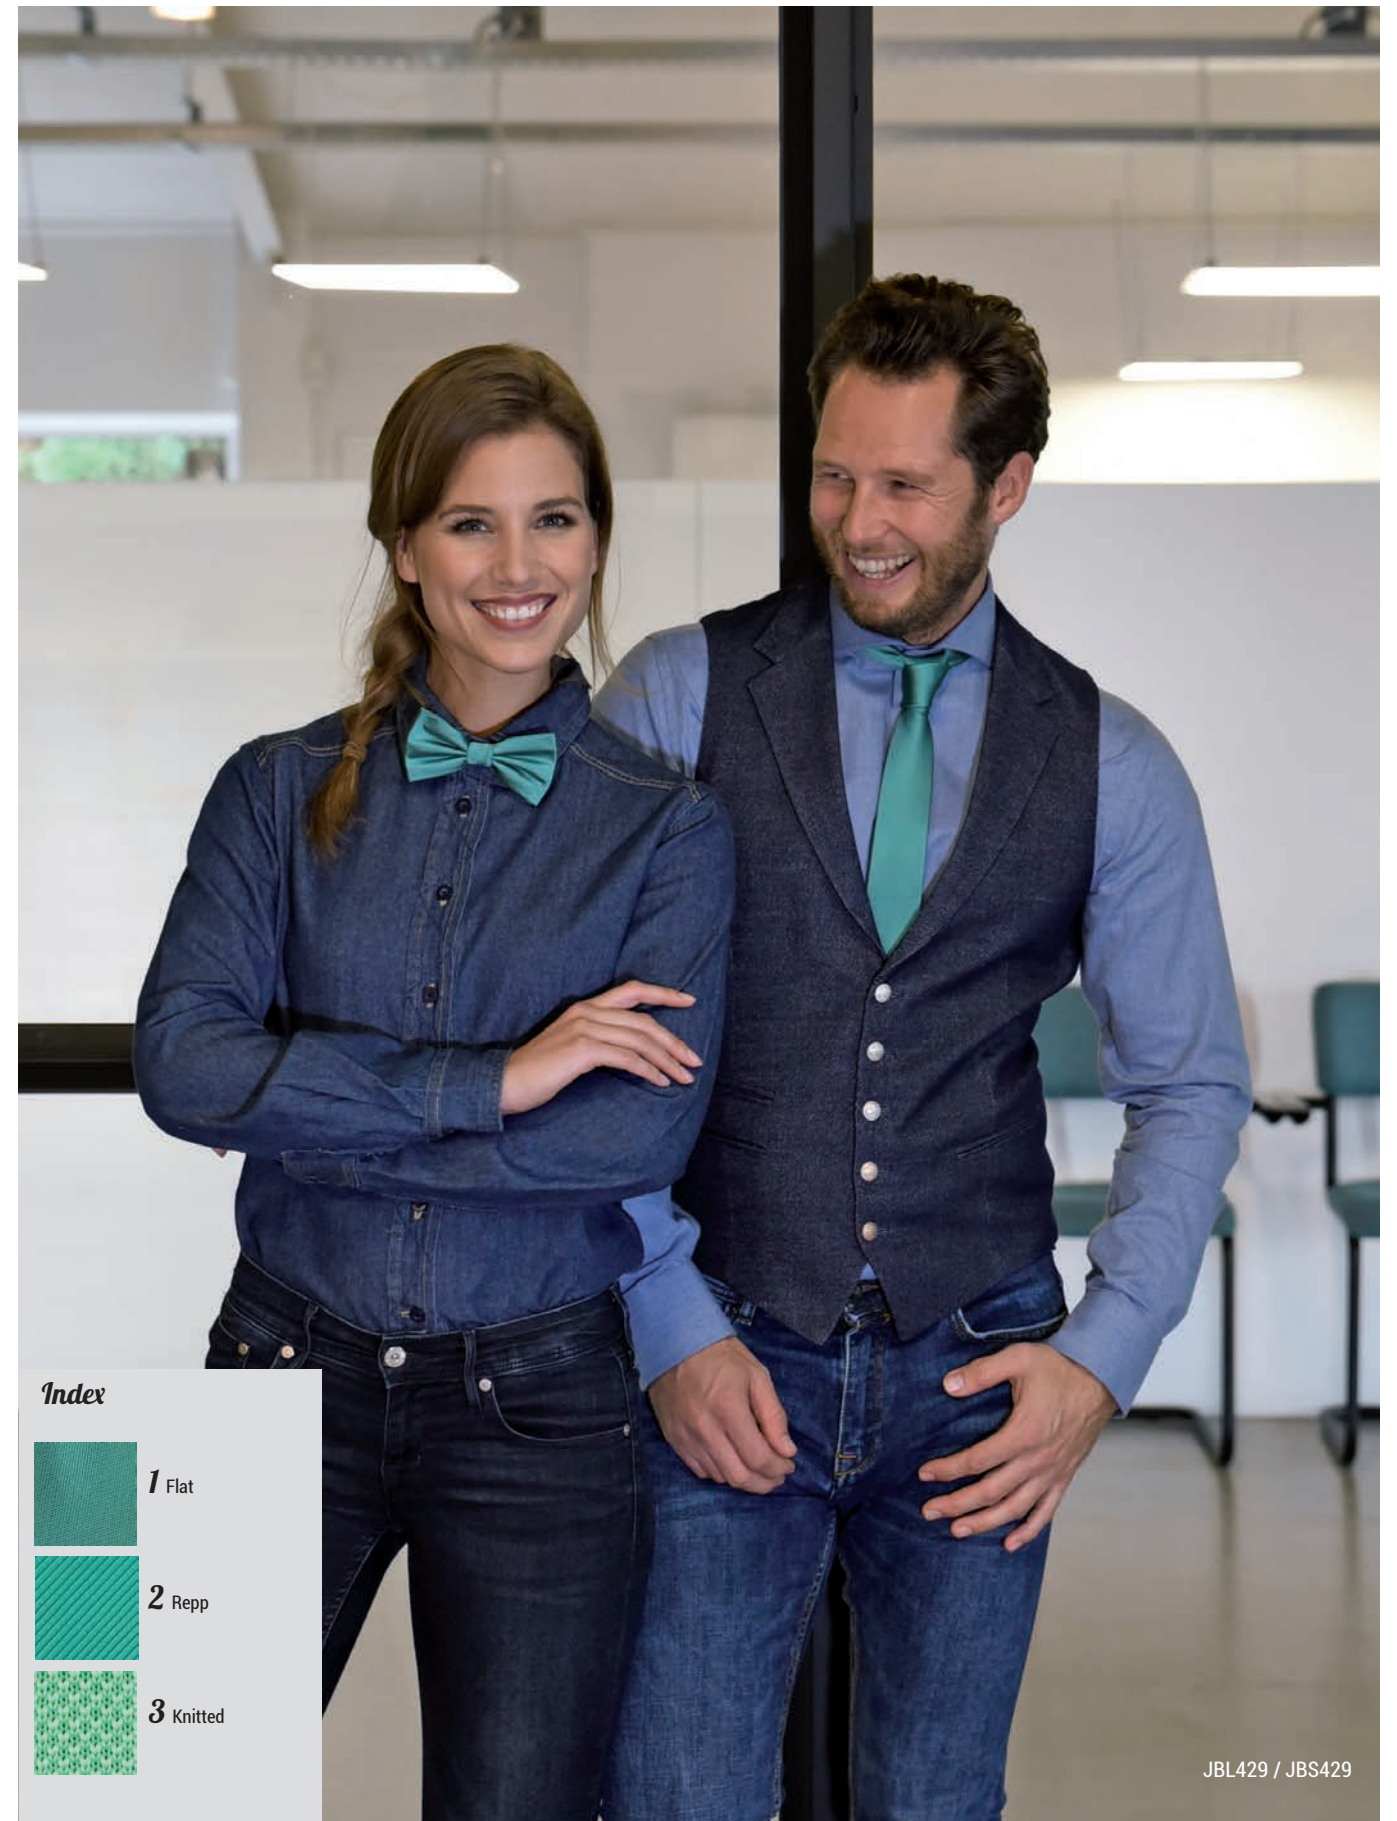

COLOR MINT GREEN

Polyester / Silk

JBS429 Bow tie Polyester¹
12 cm x 6 cm

JBMH20 Sleeve garters Elastic
Width 2,5 cm

Index

- 1 Flat
- 2 Repp
- 3 Knitted

JBL429 / JBS429