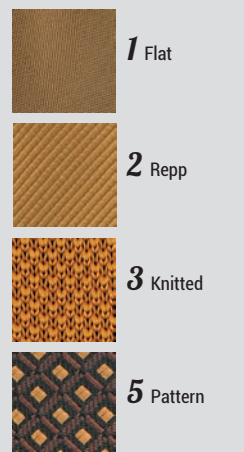

COLOR OCHRE

Polyester / Silk

JBS619 Bow tie Polyester² 12 cm x 6 cm

JBM5012 Cufflinks Silk² Ø 15 mm

Index