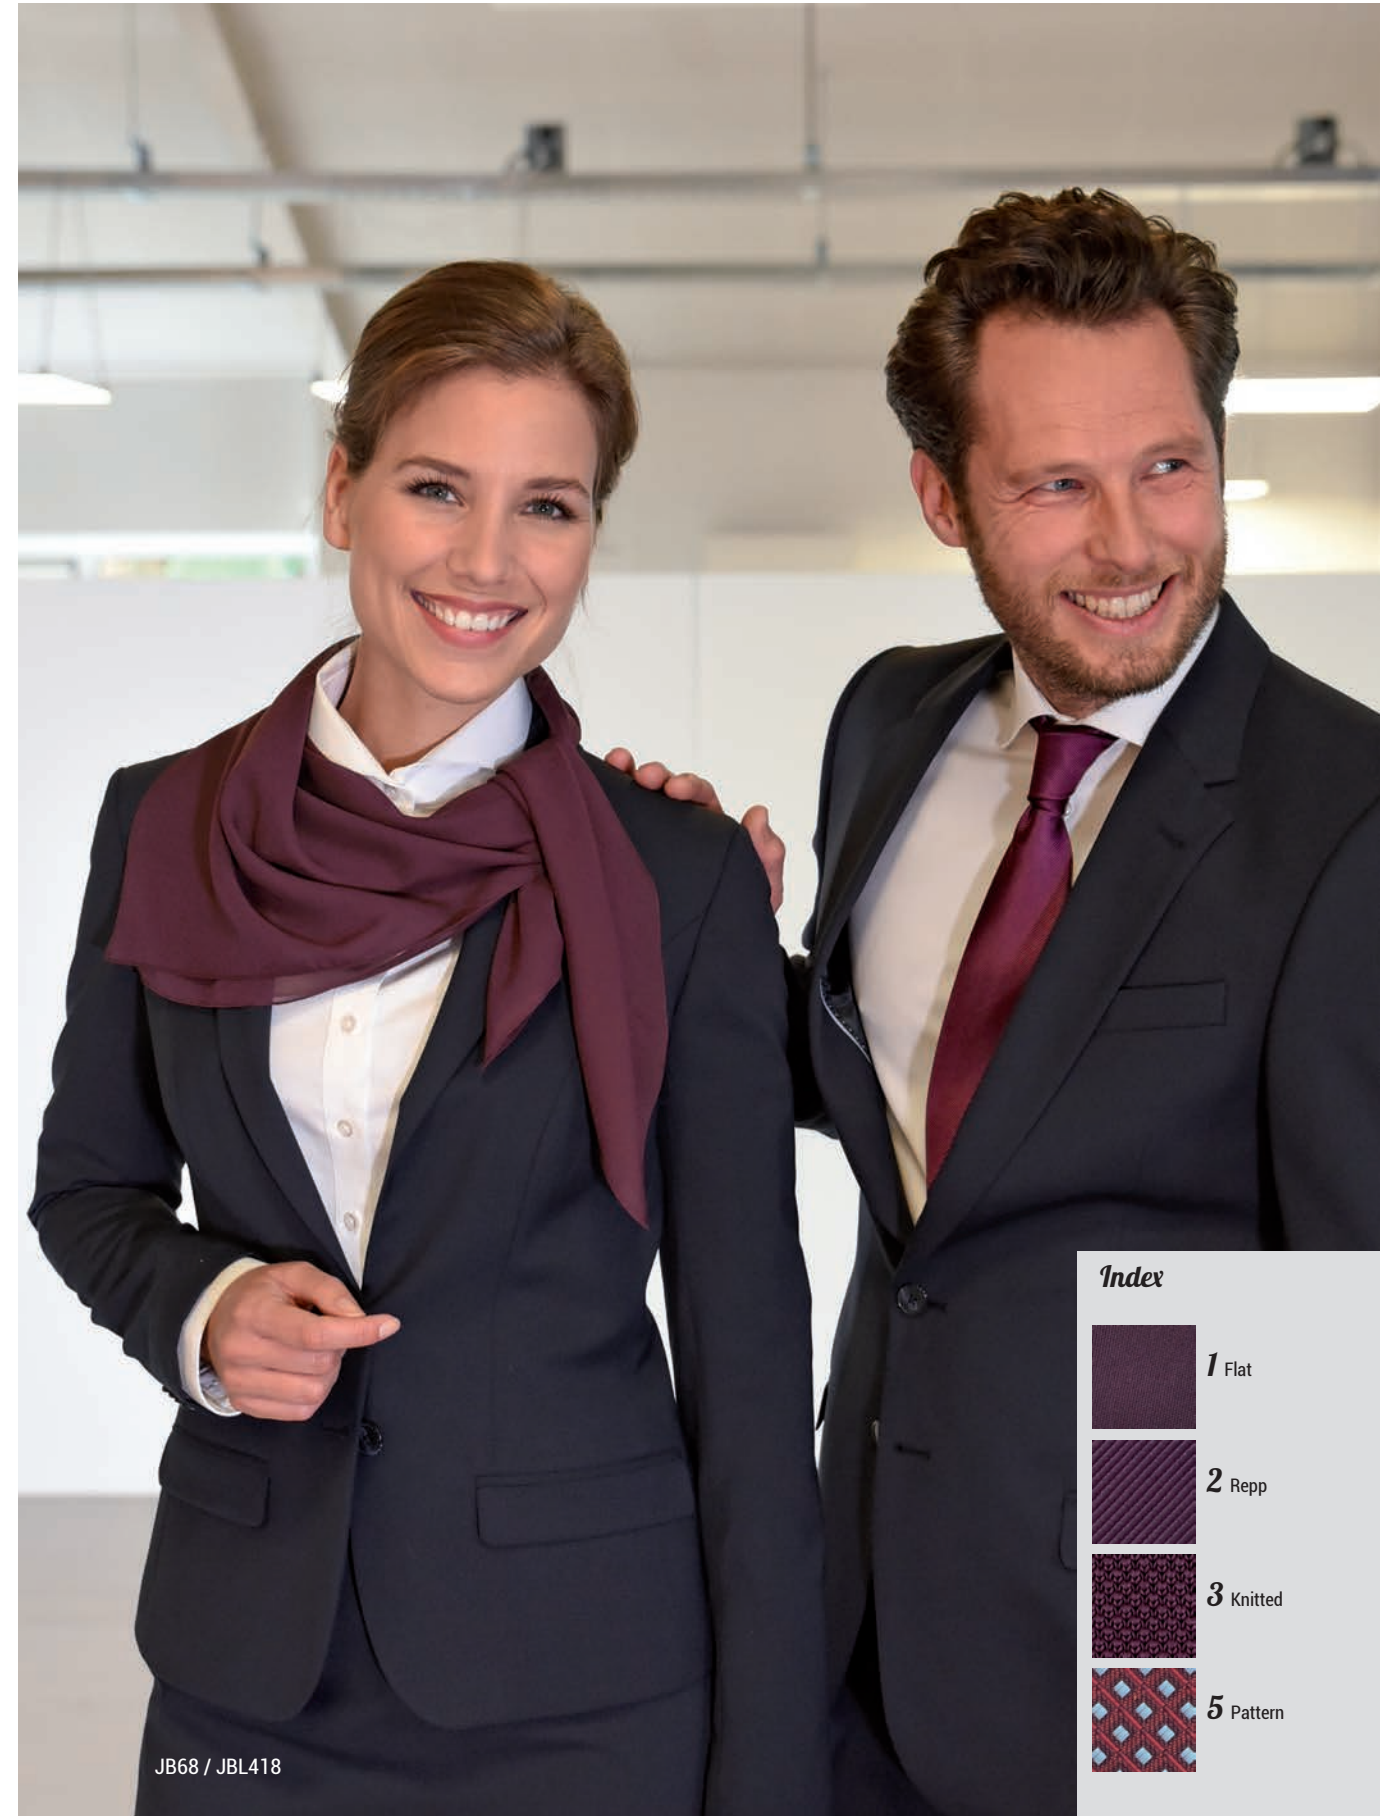

COLOR AUBERGINE

Polyester/Silk

JB68 / JBL418

Index