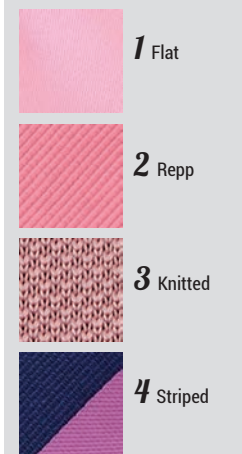

JB5014 / JBP5014

Index

COLOR
BROWN

Polyester / Silk

JBS430 / JBS413 / BR12

Index

JB413 Tie Polyester¹ 7,5 cm

JBL413 Tie Polyester¹ 6 cm