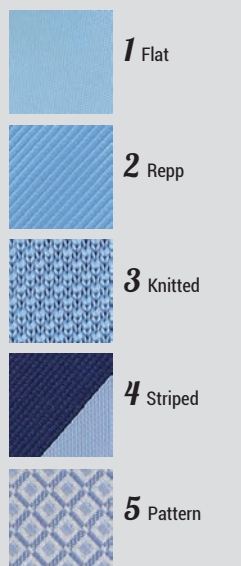

COLOR LIGHT BLUE

Polyester / Silk

JBS416 Bow tie Polyester¹ 12 cm x 6 cm

JBS601 Bow tie Polyester² 12 cm x 6 cm

JBS434 Bow tie Polyester 12 cm x 6 cm

JBS963 Bow tie Knitted Polyester³ 11 cm x 6,5 cm

JBM5021 Cufflinks Silk² Ø 15 mm

Index